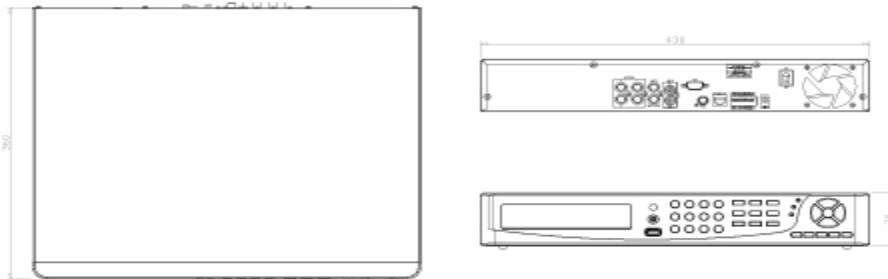

Display Division	1, 4, 6, 7, 9, 10, 13, 16
Digital Zoom	2X
Video Compression	H264
Resolution	720x480, 720x240, 360x240
Frame Rate	60, 120, 240
Quality	Fine, Normal, Low
Record Mode	Manual, Schedule, Event (motion detection/sensor/video loss)
Pre-Alarm Recording	0~5 seconds
Post-Alarm Recording	0~60 seconds
Watermark Proof	YES
Search Mode	Calendar, Time, Event, Block, File, Bookmark
Backup Mode	DVD-RW / USB flash driver / Network
Network Compression	H264
Software	16CH client viewer / Internet Explorer
Service	TCP/IP, SMTP, HTTP, DHCP, DDNS
Firmware Update	USB 2.0 device / Network
Dimension	430mm (W) x 70mm (H) x 360mm (D)
Power Source	DC12V

▶ **Diagram**

Cameras High Resolution 480-540-600 TV lines standard and Day/Night Vision we Accept Credit, PayPal & Lease option to buy