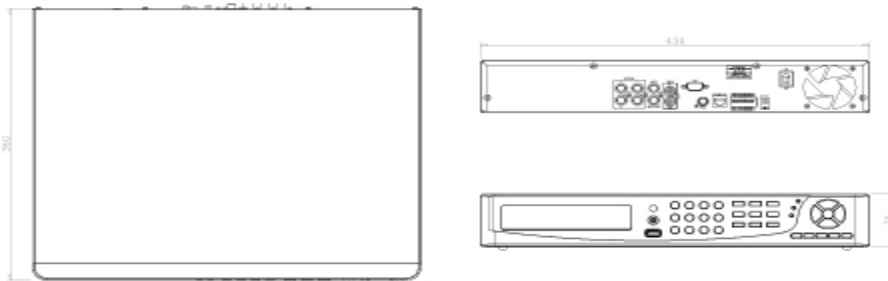

HDD Support	SATA HDD x 2 (Max. 1TB EA)
DVD Writer	Optional
Display Division	1, 4, 6, 7, 9,
Digital Zoom	2X
Video Compression	H264
Resolution	720x480, 720x240, 360x240
Frame Rate	60, 120, 240
Quality	Fine, Normal, Low
Record Mode	Manual, Schedule, Event (motion detection/sensor/video loss)
Pre-Alarm Recording	0~5 seconds
Post-Alarm Recording	0~60 seconds
Watermark Proof	YES
Search Mode	Calendar, Time, Event, Block, File, Bookmark
Backup Mode	DVD-RW / USB flash driver / Network
Network Compression	H264
Software	8CH client viewer / Internet Explorer
Service	TCP/IP, SMTP, HTTP, DHCP, DDNS
Firmware Update	USB 2.0 device / Network
Dimension	430mm (W) x 70mm (H) x 360mm (D)
Power Source	DC12V

► **Diagram**

Cameras High Resolution 480-540-600 TV lines standard and Day/Night Vision we Accept Credit, PayPal & Lease option to buy