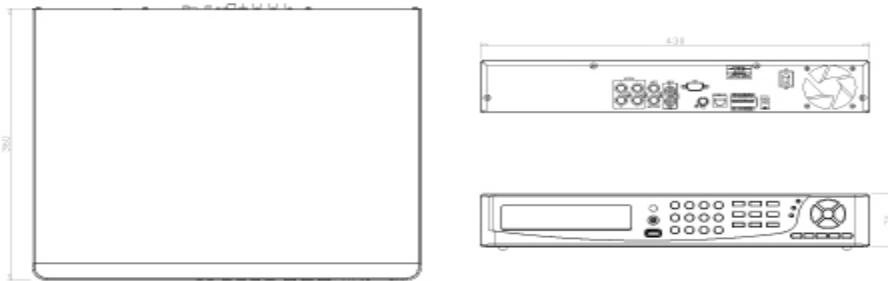

HDD Support	SATA HDD x 1 (Max. 1TB EA)
DVD Writer	Optional
Display Division	1, 4, 6,
Digital Zoom	2X
Video Compression	H264
Resolution	720x480, 720x240, 360x240
Frame Rate	60, 120, 240
Quality	Fine, Normal, Low
Record Mode	Manual, Schedule, Event (motion detection/sensor/video loss)
Pre-Alarm Recording	0~5 seconds
Post-Alarm Recording	0~60 seconds
Watermark Proof	YES
Search Mode	Calendar, Time, Event, Block, File, Bookmark
Backup Mode	DVD-RW / USB flash driver / Network
Network Compression	H264
Software	4CH client viewer / Internet Explorer
Service	TCP/IP, SMTP, HTTP, DHCP, DDNS
Firmware Update	USB 2.0 device / Network
Dimension	430mm (W) x 70mm (H) x 360mm (D)
Power Source	DC12V

► **Diagram**

Cameras High Resolution 480-540-600 TV lines standard and Day/Night Vision we Accept Credit, PayPal & Lease option to buy